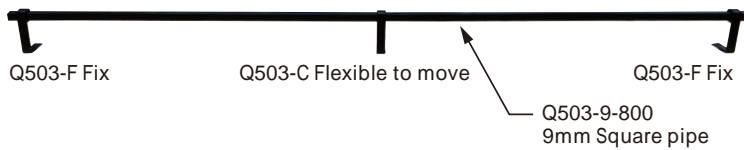

Usage example