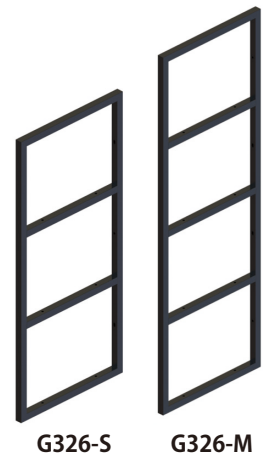

Combinated usage with G326 K2 Frame shelf is also recommended

Q503-C Flexible to move	Q503-F Fix Square pipe Setscrew for fixing Accessory: 4 steel hex hole stopper screws × 4 black material × 1 Hex wrench is sold separately	Q503-9-800 Q503-9-1500 9mm Square pipe
		Q503-9-EC End cap D901-2 Hex wrench

Kojima METAL FITTING CORPORATION

Head office 3-4-1 Motoasakusa, Taito-ku, Tokyo 111-0041, Japan
TEL +81-3-3843-3141 FAX +81-3-3843-3144

Kasukabe branch 1-26-20 Kasukabehigashi, Kasukabe-shi, Saitama 344-0062, Japan
TEL +81-48-760-3881 FAX +81-48-760-3883

✉ kanamono@kojima-mf.co.jp