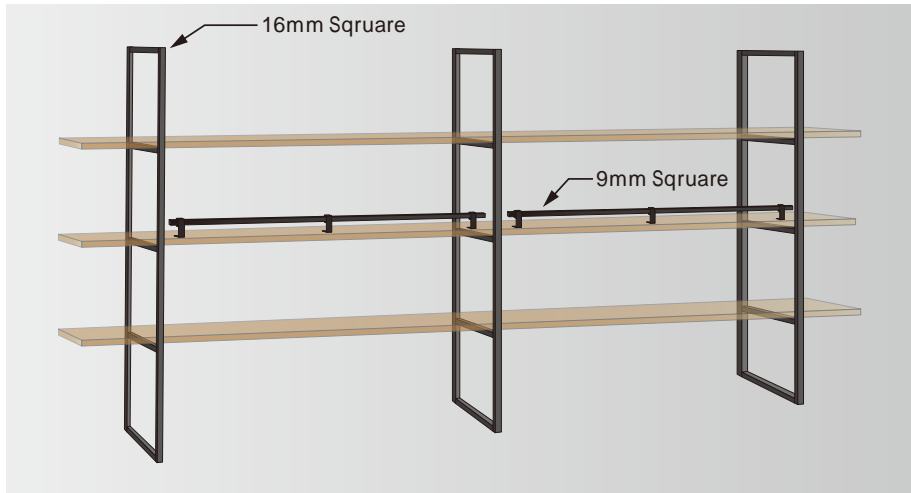

# Q503 Square fall blocking

9mm square sharp designed fall blocking

There are also end-caps

Finishing/Black baked paint

Material/Steel

Recommended screw/3.5mm flat head screw

Be careful of handling, because black baked paint is visible scratches

## Specification dimensions

Unit : mm

Product number	Material/Finishing	Product content	Quantity
Q503-C		Flexible to move	200
Q503-F		Fix	200
Q503-9-800	Steel/Black baked paint	9mm Square pipe L800	100
Q503-9-1500		9mm Square pipe L1,500	100
Q503-9-EC	PE / Black	End cap	200
D901-2	Steel/material (black)	Hex wrench	500

## Installation image

G326 K2 Frame shelf (sold separately)

Combinated usage with G326 K2 Frame shelf is also recommended

<p>Q503-C Flexible to move</p>	<p>Q503-F Fix</p> <p>Square pipe Setscrew for fixing</p> <p>Accessory: 4 steel hex hole stopper screws × 4 black material × 1 Hex wrench is sold separately</p>	<p>Q503-9-800 Q503-9-1500</p> <p>9mm Square pipe</p>
		<p>Q503-9-EC End cap</p> <p>D901-2 Hex wrench</p>